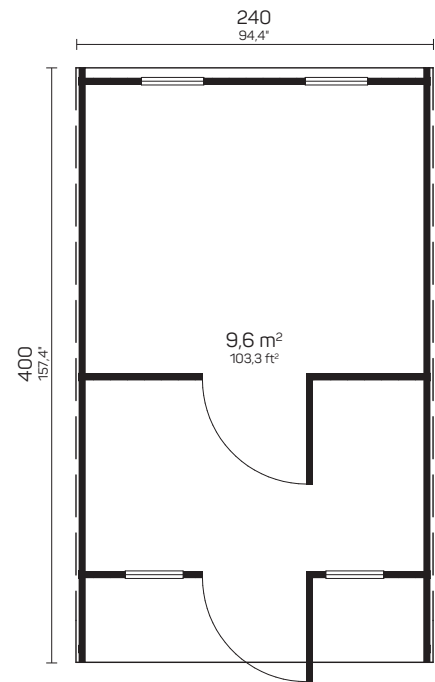

PORI

Art 111 2006

BUY PRE-ASSEMBLED OR IN PACKAGE

POSSIBILITY TO ORDER WITHOUT BENCHES AND USE AS A CAMPING HOUSE!

240×400 cm	40 mm	Ø 240 cm	248 cm	9,6 m²	15,8 m²	14,5 m³	-
94,4×157,4"	1 5/8"	Ø 94,4"	97,6"	103,3 ft²	170 ft²	511,8 ft³	-
57 cm	28 mm	690×1835 mm	690×1915 mm	410×915 mm	390×480 mm	SAUNA ROOM	=4 PERSONS
22,4"	1,1"	27,1×72,2"	27,1×75,3"	16,1×36"	15,3×18,9"