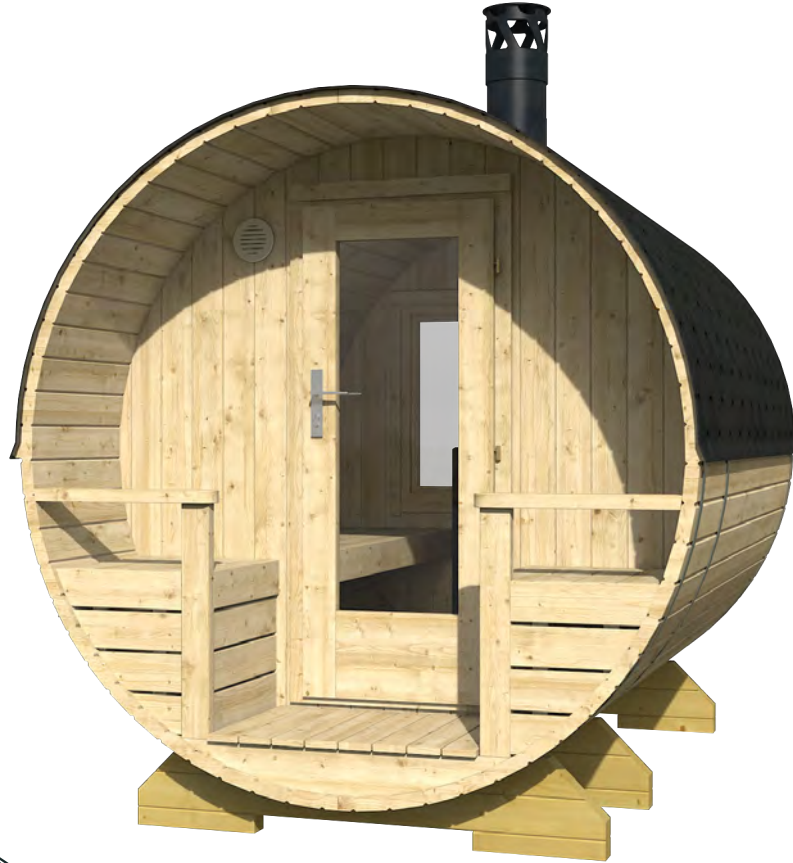

KERAVA

Art 111 2002

BUY PRE-ASSEMBLED OR IN PACKAGE

POSSIBILITY TO ORDER WITHOUT BENCHES AND USE AS A CAMPING HOUSE!

210×267 cm	-	40 mm	Ø 210 cm	224 cm	6 m²	9 m²	6,2 m³	-
82,6×105,1"	-	1 5/8"	Ø 82,6"	88,1"	64,5 ft²	96,8 ft²	218,8 ft³	-
					SAUNA ROOM			
57 cm	28 mm	690×1660 mm	410×915 mm	SAUNA ROOM	=6-7 PERSONS			
22.4"	1.1"	27,1×65,3"	16,1×36"	=6-7 PERSONS