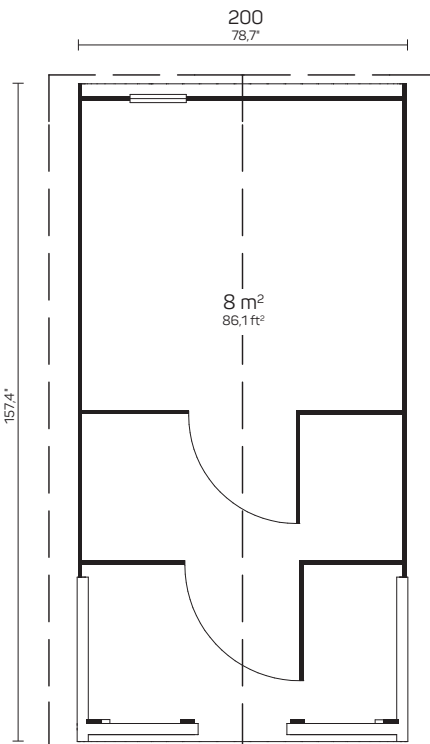

LAHTI

Art 111 2000

BUY PRE-ASSEMBLED OR IN PACKAGE

BARREL SAUNAS

POSSIBILITY TO ORDER WITHOUT BENCHES AND USE AS A CAMPING HOUSE!

200×400 cm	-	40 mm	∅ 200 cm	224 cm	8 m²	10,5 m²	7,9 m³	23°	
78,7×157,4"	-	1 5/8"	∅ 78,7"	88,1"	86,1 ft²	113 ft²	278,9 ft³	23°	
112 cm	18/21 mm	690×1660 mm	690×1660 mm	400×400 mm	SAUNA ROOM				
44"	0,7"/0,8"	27,1×65,3"	27,1×65,3"	15,7×15,7"	≈4-6 PERSONS