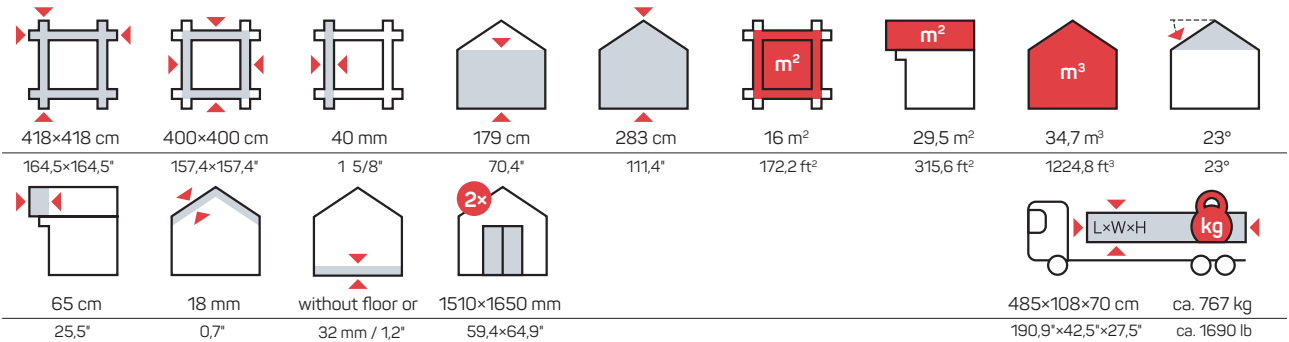

Wooden sheds

WOODEN SHEDS

DAISY 6 m²

Art 101 001

DAISY 10 m²

Art 101 002

DAISY 16 m²

Art 101 003