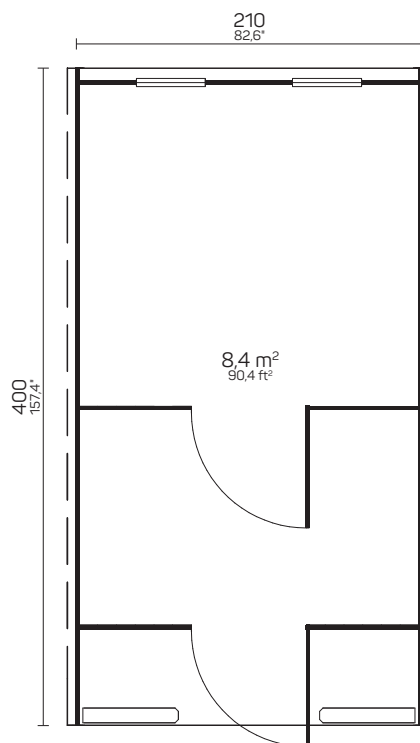

KEMI

Art 111 2003

BUY PRE-ASSEMBLED OR IN PACKAGE

POSSIBILITY TO ORDER WITHOUT BENCHES AND USE AS A CAMPING HOUSE!

210×400 cm 82,6×157,4"	-	40 mm 1 5/8"	Ø 210 cm Ø 82,6"	224 cm 88,1"	8,4 m² 90,4 ft²	13,8 m² 148,5 ft²	10,4 m³ 367,1 ft³
57 cm 22,4"	28 mm 1,1"	690×1660 mm 27,1×65,3"	690×1660 mm 27,1×65,3"	410×915 mm 16,1×36"	SAUNA ROOM ≈4 PERSONS	400×110×70 cm 157,4"×43,3"×27,5"	ca. 950 kg ca. 2094 lb