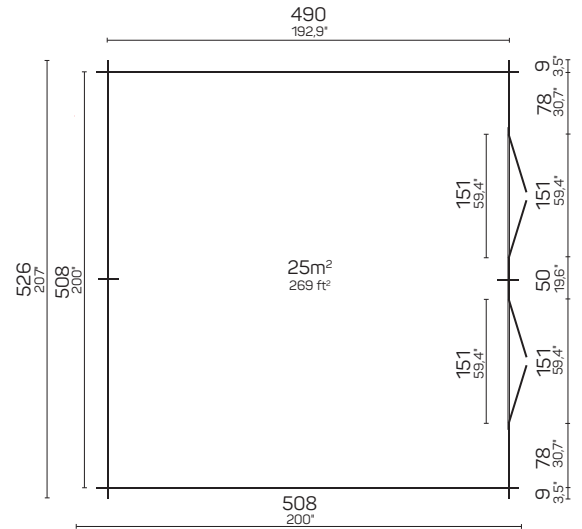

DAISY 25 m²

Art 101 005