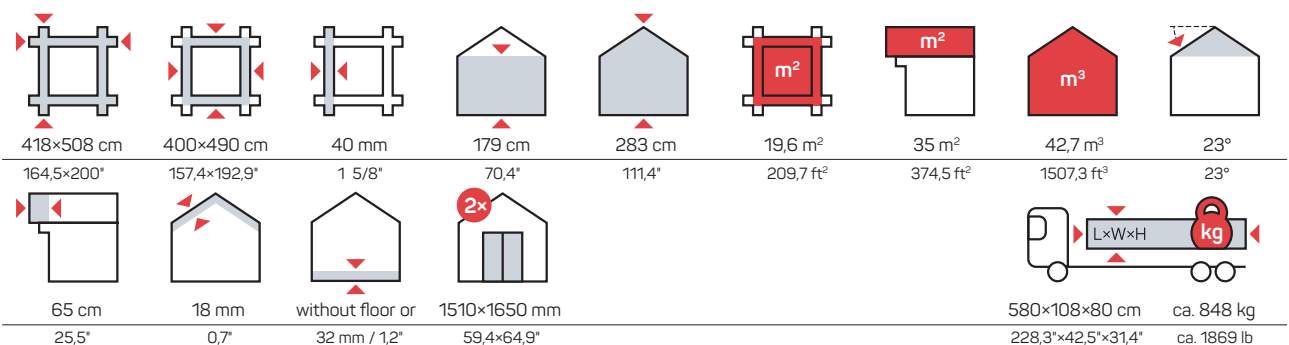

DAISY 20 m²

Art 101 004