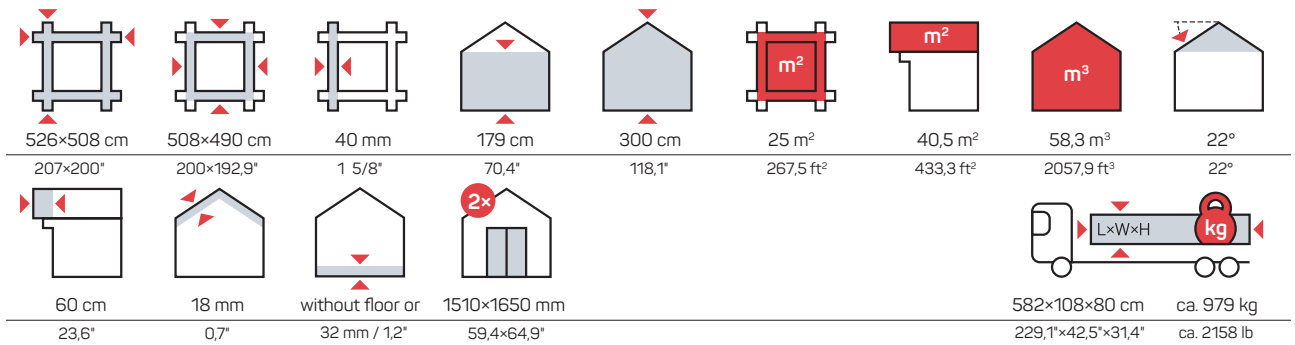

DAISY 25 m²

Art 101 005