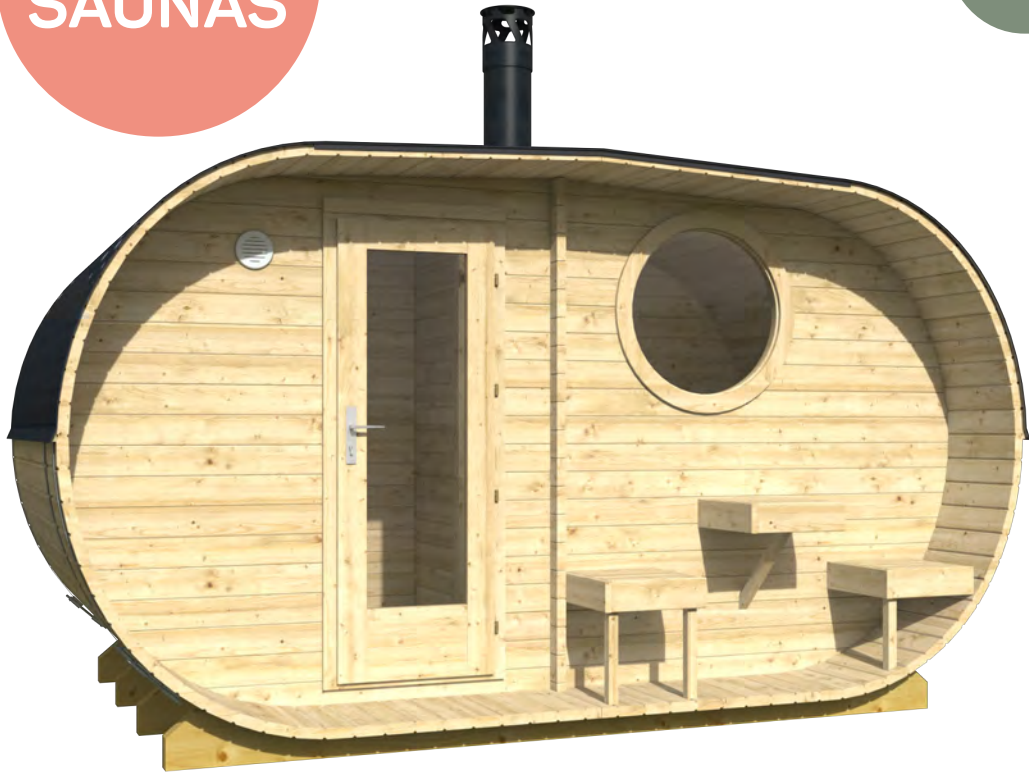

OVAL SAUNAS • BARREL SAUNAS SAUNA PODS

Saunas

OVAL SAUNAS

FORSSA

Art 111 1061

BUY PRE-ASSEMBLED OR IN PACKAGE

POSSIBILITY TO ORDER WITHOUT BENCHES AND USE AS A CAMPING HOUSE!

400×235 cm	-	40 mm	219 cm	233 cm	9,6 m ²	13 m ²	12,8 m ³	4°
157,4×92,5"	-	1 5/8"	86,2"	91,7"	103,2 ft ²	139,9 ft ²	452 ft ³	4°
47 cm	28 mm	1x 690×1835 mm	1x 690×1955 mm	Ø 700 mm	SAUNA ROOM			
18,5"	1,1"	27,1×72,2"	27,1×76,9"	Ø 27,5"	≈3-4 PERSONS			