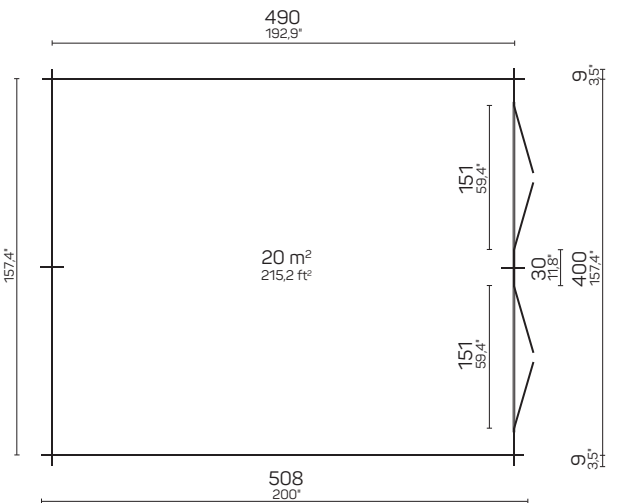

DAISY 20 m²

Art 101 004