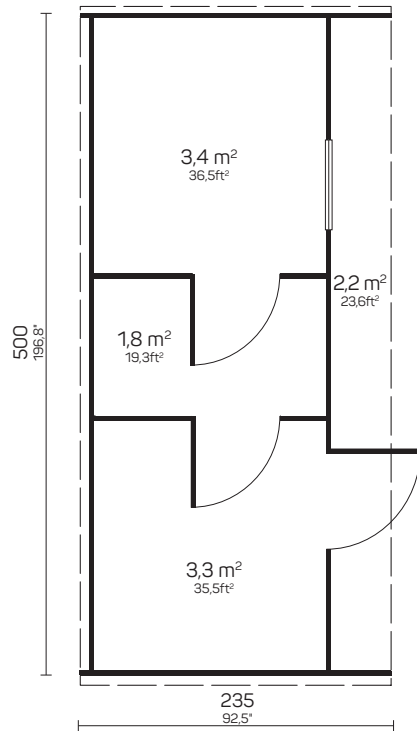

LOHJA

Art 111 1060

BUY PRE-ASSEMBLED OR IN PACKAGE

OVAL SAUNAS

Saunas

POSSIBILITY TO ORDER WITHOUT BENCHES AND USE AS A CAMPING HOUSE!

500×235 cm 196,8×92,5"	-	40 mm 1 5/8"	219 cm 86,2"	233 cm 91,7"	11,8 m² 127 ft²	15 m² 161,4 ft²	16,4 m³ 579,1 ft³	3° 3°
47 cm 18,5"	28 mm 1,1"	690×1835 mm 27,1×72,2"	690×1955 mm 27,1×76,9"	Ø 700 mm 27,5"	SAUNA ROOM ≈3-4 PERSONS			