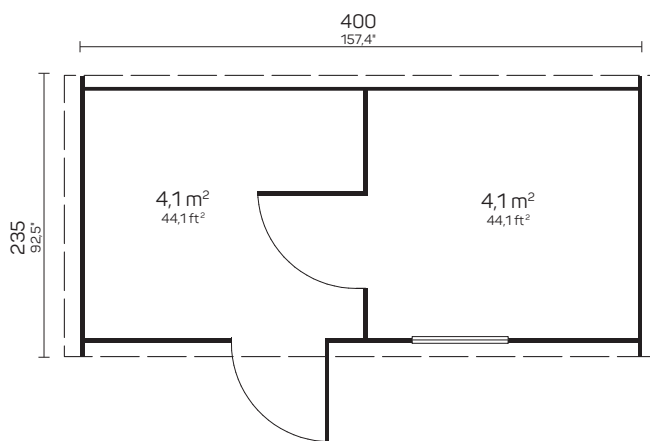

OVAL SAUNAS

HANKO

Art 111 1062

BUY PRE-ASSEMBLED OR IN PACKAGE

POSSIBILITY TO ORDER WITHOUT BENCHES AND USE AS A CAMPING HOUSE!

400×235 cm	-	40 mm	219 cm	233 cm	8,2 m²	13 m²	12,8 m³	4°
157,4×92,5"	-	1 5/8"	86,2"	91,7"	88,2 ft²	139,9 ft²	452 ft³	4°
47 cm	28 mm	690×1835 mm	690×1955 mm	Ø 700 mm	SAUNA ROOM			
18,5"	1,1"	27,1×72,2"	27,1×76,9"	Ø 27,5"	≈3-4 PERSONS