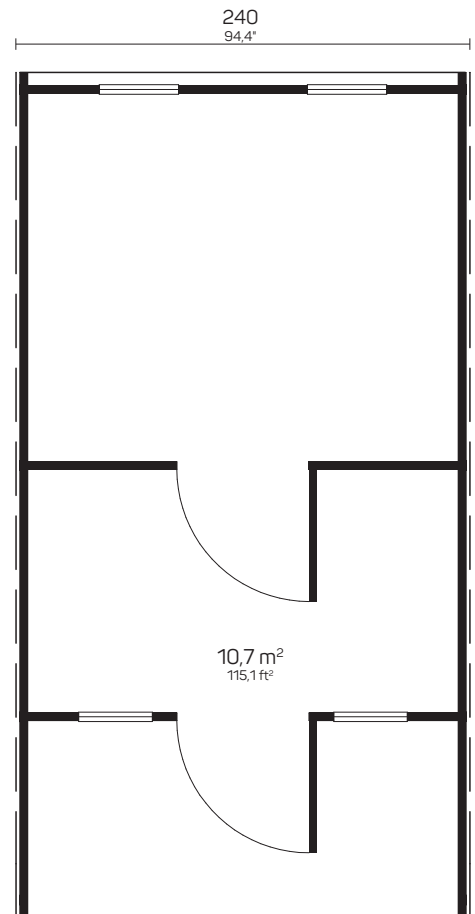

TURKU

Art 111 2007

BUY PRE-ASSEMBLED OR IN PACKAGE

POSSIBILITY TO ORDER WITHOUT BENCHES AND USE AS A CAMPING HOUSE!

240x447 cm	-	40 mm	Ø 240 cm	248 cm	10,7 m²	17,7 m²	14,5 m³	-
94,4x175,9"	-	1 5/8"	Ø 94,4"	97,6"	115,1 ft²	190,5 ft²	511,8 ft³	-
104 cm	28 mm	1x	1x	2x	2x	SAUNA ROOM		
40,9"	1,1"	27,1x72,2"	27,1x75,3"	16,1x36"	15,3x18,9"	≈4 PERSONS