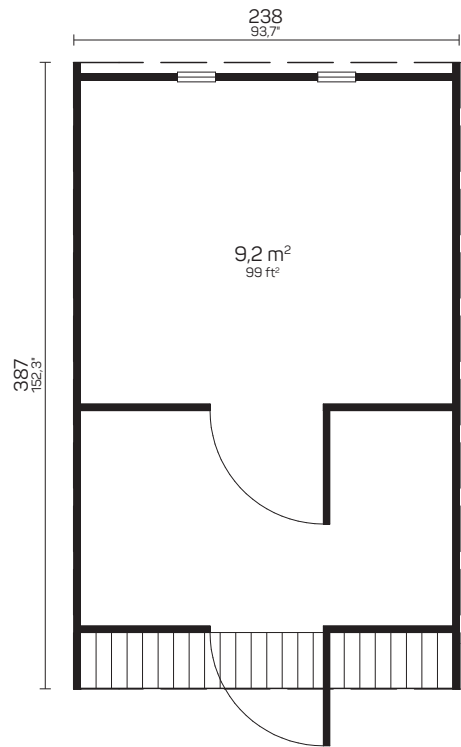

KRIS

Art 111 3001

BUY PRE-ASSEMBLED OR IN PACKAGE

POSSIBILITY TO ORDER WITHOUT BENCHES AND USE AS A CAMPING HOUSE!

238x387 cm	-	40 mm	215 cm	241 cm	9,2 m²	21,9 m²	12,9 m³	-	-
93,7x152,3"	-	1 5/8"	84,6"	94,8"	99 ft²	235,7 ft²	455,3 ft³	-	-
35 cm	28 mm	690x1835 mm	690x1915 mm	225x730 mm	SAUNA ROOM				
13,7"	1,1"	27,1x72,2"	27,1x75,37"	8,8x28,7"	=6 PERSONS