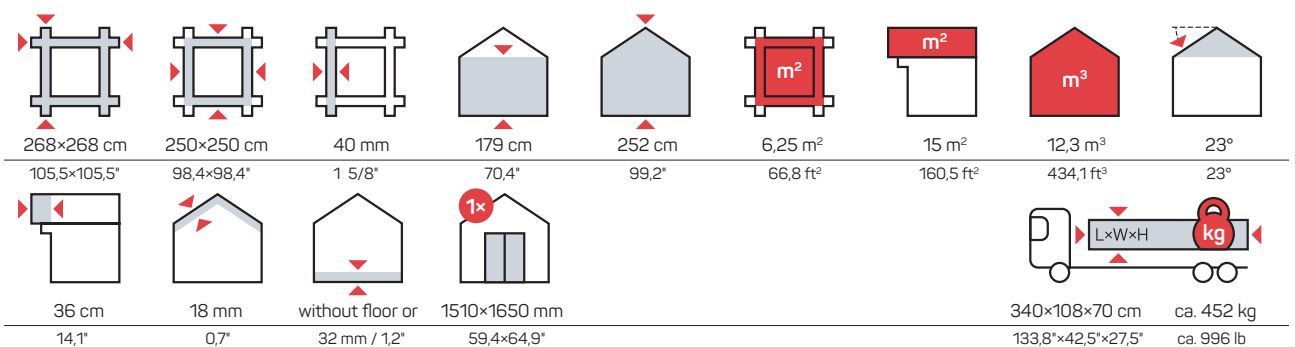

TOBIAS 6 m²

Art 101 006