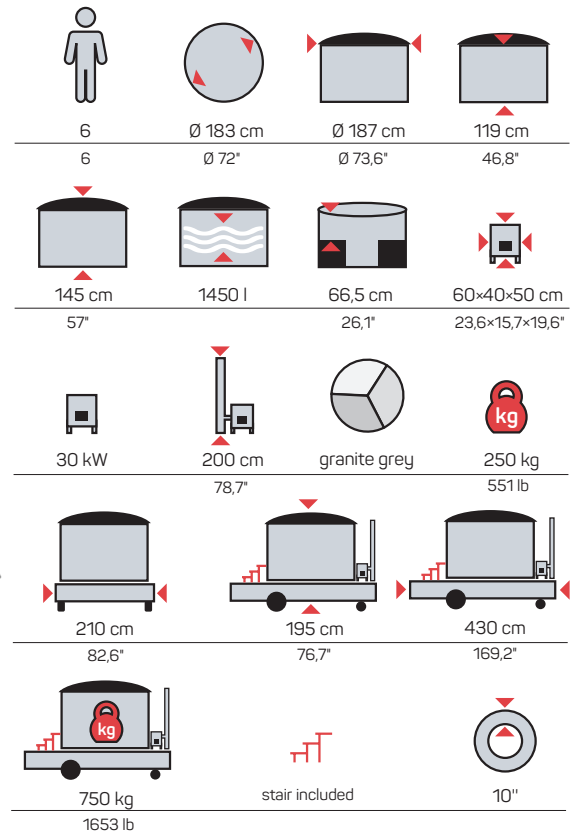

MOBILE HOT TUB

Art 111 555VR

CUP HOLDER

Art TOPSH