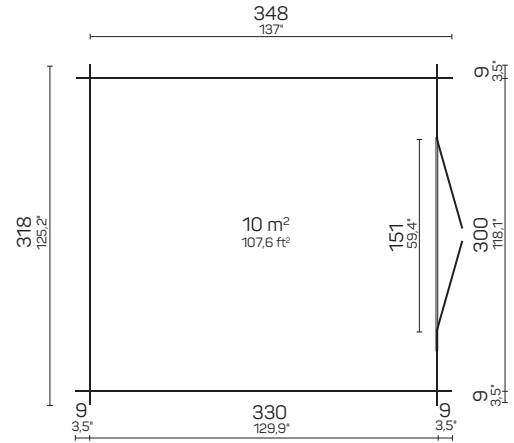

TOBIAS 10 m²

Art 101 007