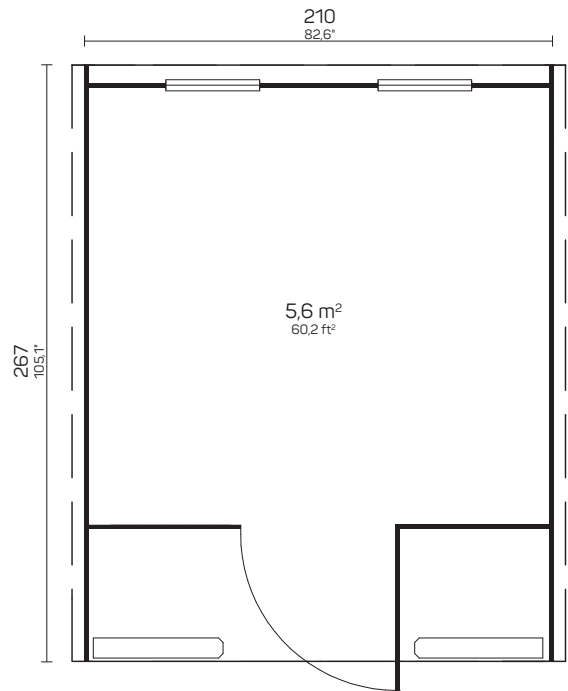

KERAVA

Art 111 2002

BUY PRE-ASSEMBLED OR IN PACKAGE

POSSIBILITY TO ORDER WITHOUT BENCHES AND USE AS A CAMPING HOUSE!

210×267 cm	-	40 mm	Ø 210 cm	224 cm	6 m²	9 m²	6,2 m³	-
82,6×105,1"	-	1 5/8"	Ø 82,6"	88,1"	64,5 ft²	96,8 ft²	218,8 ft³	-
					SAUNA ROOM			
57 cm	28 mm	690×1660 mm	410×915 mm	SAUNA ROOM	=6-7 PERSONS			
22.4"	1.1"	27,1×65,3"	16,1×36"	=6-7 PERSONS