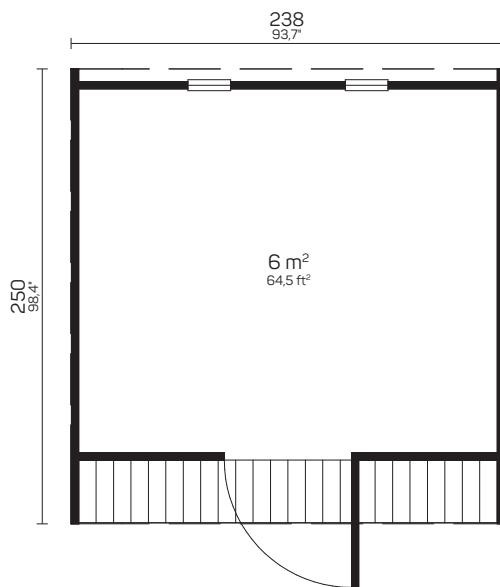

SAUNA PODS

BIANCA

Art 111 3000

BUY PRE-ASSEMBLED OR IN PACKAGE

POSSIBILITY TO ORDER WITHOUT BENCHES AND USE AS A CAMPING HOUSE!

238×250 cm	-	40 mm	215 cm	241 cm	6 m ²	14,2 m ²	7,8 m ³	-
93,7×98,4"	-	1 5/8"	84,6"	94,8"	64,5 ft ²	152,8 ft ²	275,3 ft ³	-
35 cm	28 mm	690×1835 mm	225×730 mm	SAUNA ROOM	260×108×85 cm			ca. 720 kg
13,7"	1,1"	27,1×72,2"	8,8×28,7"	≈6 PERSONS	102,3"×42,5"×33,4"			ca. 1587 lb