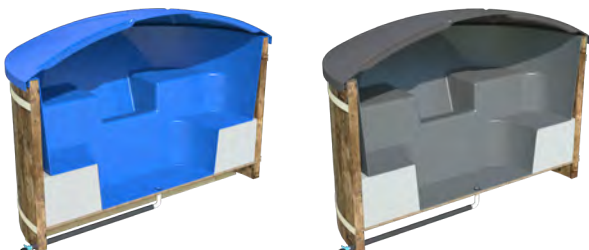

HOT TUB PREMIUM 200

Art 111 555ALTH2 1 / 111 555ALSM2 1

8	Ø 207 cm	Ø 215 cm	119 cm
8	Ø 81,4"	Ø 84,6"	46,8"
145 cm	1650 l	66,5 cm	60×40×50 cm
57"		26,1"	23,6×15,7×19,6"
30 kW	200 cm	granite grey / granite blue	300 kg
	78,7"		661 lb

stair not included
(available for additional fee)