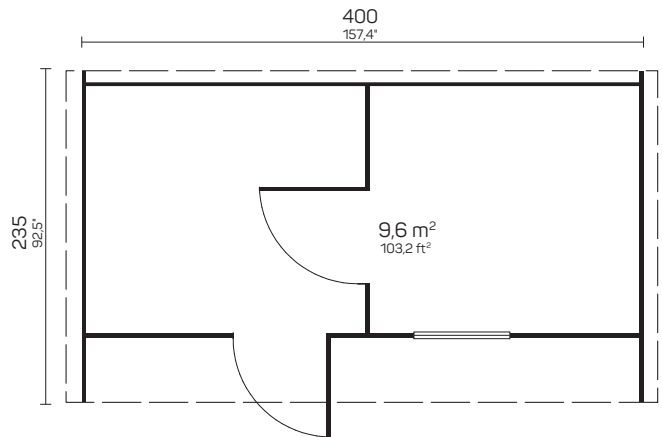

OVAL SAUNAS • BARREL SAUNAS SAUNA PODS

Saunas

OVAL SAUNAS

FORSSA

Art 111 1061

BUY PRE-ASSEMBLED OR IN PACKAGE

POSSIBILITY TO ORDER WITHOUT BENCHES AND USE AS A CAMPING HOUSE!

400×235 cm	-	40 mm	219 cm	233 cm	9,6 m ²	13 m ²	12,8 m ³	4°
157,4×92,5"	-	1 5/8"	86,2"	91,7"	103,2 ft ²	139,9 ft ²	452 ft ³	4°
47 cm	28 mm	1x 690×1835 mm	1x 690×1955 mm	Ø 700 mm	SAUNA ROOM			
18,5"	1,1"	27,1×72,2"	27,1×76,9"	Ø 27,5"	≈3-4 PERSONS			