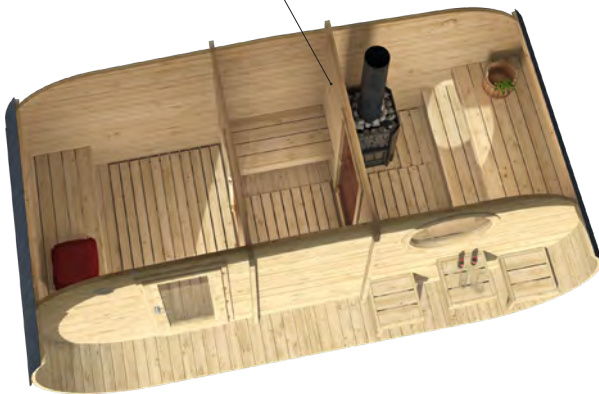

LOHJA

Art 111 1060

BUY PRE-ASSEMBLED OR IN PACKAGE

OVAL SAUNAS

Saunas

POSSIBILITY TO ORDER WITHOUT BENCHES AND USE AS A CAMPING HOUSE!

500×235 cm 196,8×92,5"	-	40 mm 1 5/8"	219 cm 86,2"	233 cm 91,7"	11,8 m² 127 ft²	15 m² 161,4 ft²	16,4 m³ 579,1 ft³	3° 3°
47 cm 18,5"	28 mm 1,1"	690×1835 mm 27,1×72,2"	690×1955 mm 27,1×76,9"	Ø 700 mm 27,5"	SAUNA ROOM ≈3-4 PERSONS			