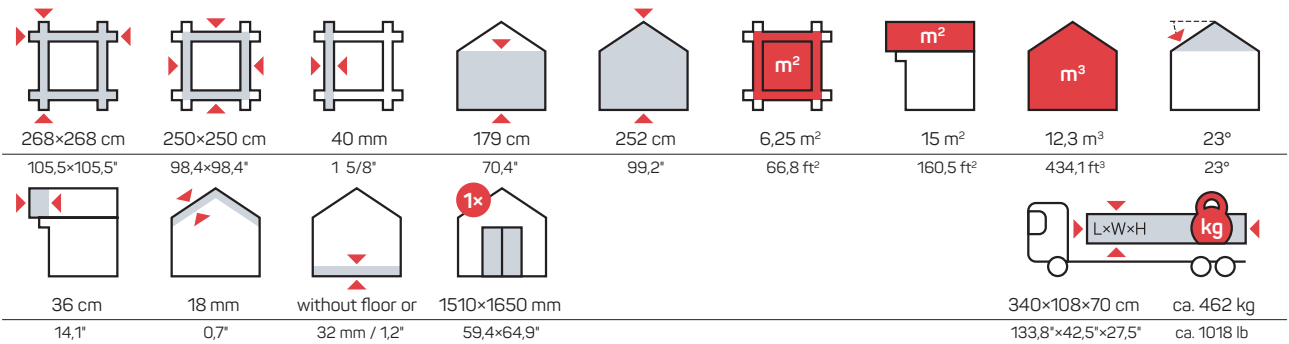

Wooden sheds

WOODEN SHEDS

DAISY 6 m²

Art 101 001

DAISY 10 m²

Art 101 002

DAISY 16 m²

Art 101 003