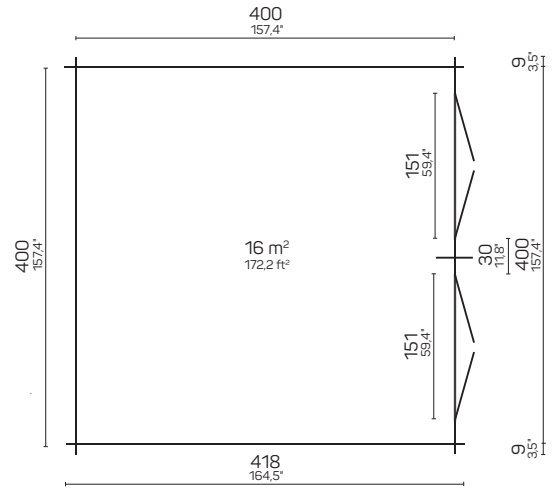

Wooden sheds

WOODEN SHEDS

DAISY 6 m²

Art 101 001

DAISY 10 m²

Art 101 002

DAISY 16 m²

Art 101 003