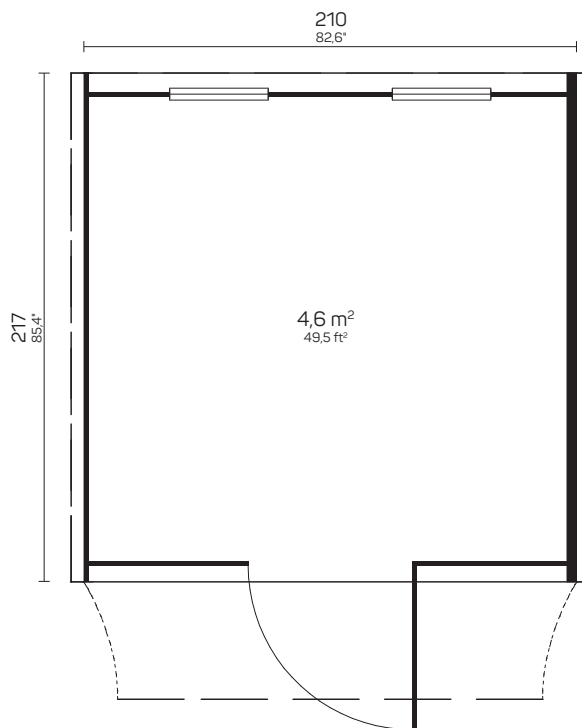

MASKU

Art 111 2001

BUY PRE-ASSEMBLED OR IN PACKAGE

POSSIBILITY TO ORDER WITHOUT BENCHES AND USE AS A CAMPING HOUSE!

210x217 cm	-	40 mm	Ø 210 cm	224 cm	4,6 m²	9 m²	6 m³	-
82,6x85,4"	-	1 5/8"	Ø 82,6"	88,1"	49,5 ft²	96,8 ft²	211,8 ft³	-
57 cm	28 mm	690x1660 mm	410x915 mm	SAUNA ROOM	435x110x49 cm	ca. 720 kg		
22,4"	1,1"	27,1x65,3"	16,1x36"	=6-8 PERSONS	171,2"x43,3"x19,2"	ca. 1587 lb