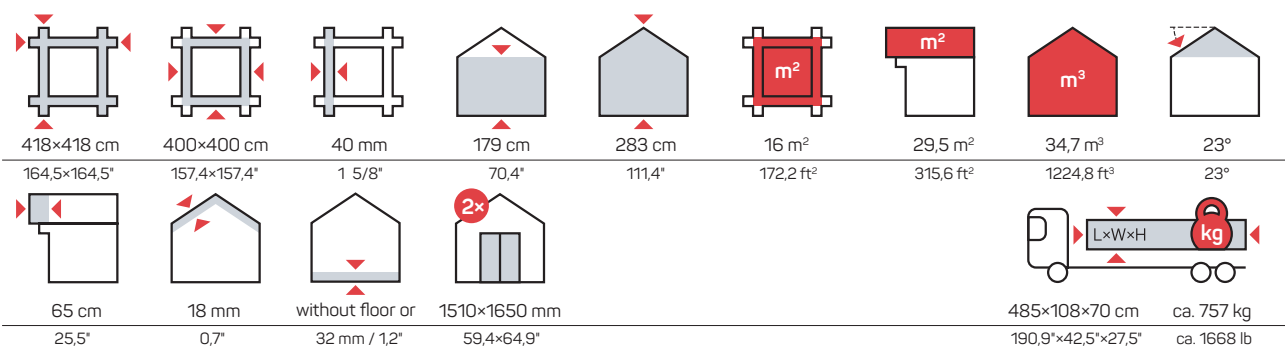

TOBIAS 16 m²

Art 101 008