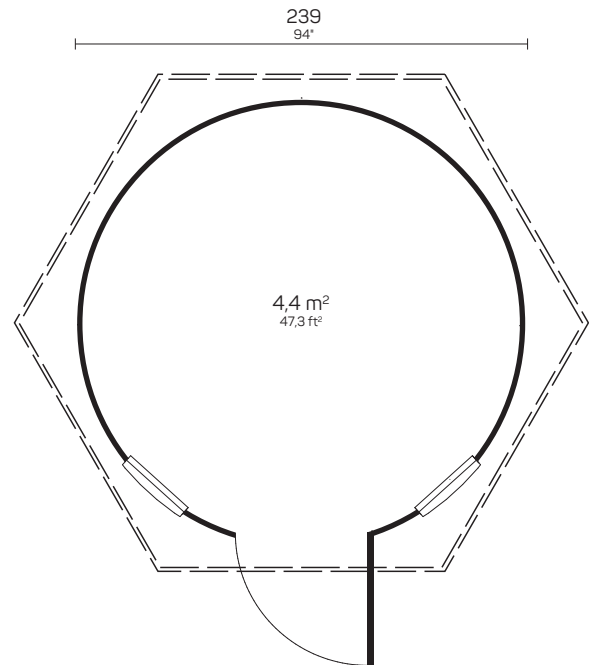

TORNIO

Art 111 2004

BUY PRE-ASSEMBLED OR IN PACKAGE

POSSIBILITY TO ORDER WITHOUT BENCHES AND USE AS A CAMPING HOUSE!

Ø 239 cm	-	40 mm	Ø 240 cm	299 cm	4,4 m²	10,5 m²	8,4 m³	25°
Ø 94"	-	1 5/8"	Ø 94,4"	117,7"	47,6 ft²	113 ft²	296,5 ft³	25°
12 cm	28 mm	690×1835 mm	410×915 mm	SAUNA ROOM				
4,7"	1,1"	27,1×72,2"	16,1×36"	≈4-6 PERSONS