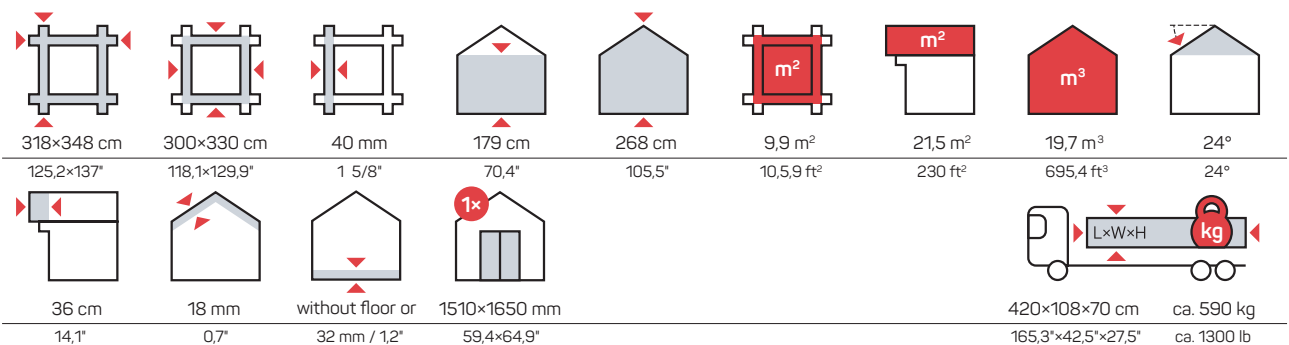

Wooden sheds

WOODEN SHEDS

DAISY 6 m²

Art 101 001

DAISY 10 m²

Art 101 002

DAISY 16 m²

Art 101 003