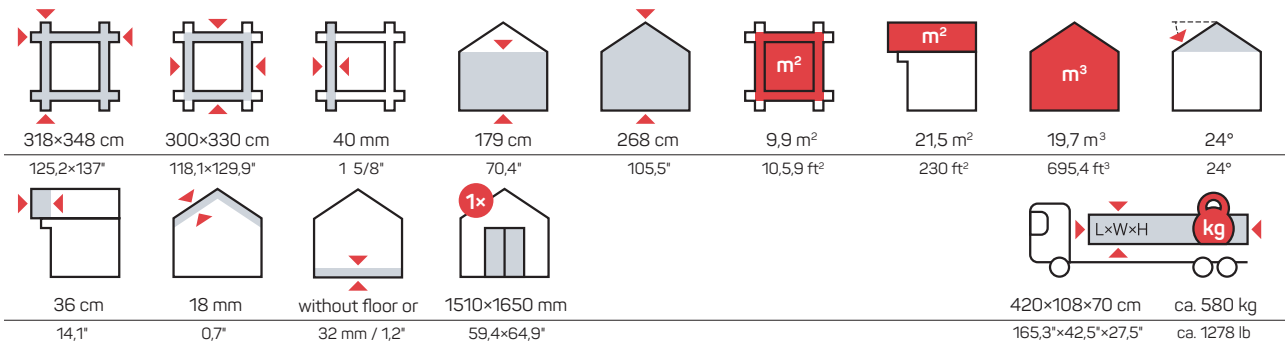

TOBIAS 10 m²

Art 101 007