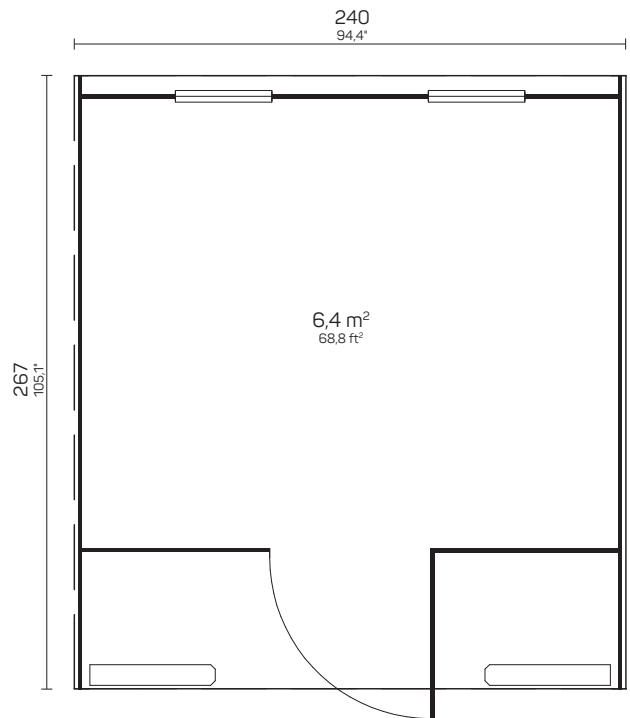

NOKIA

Art 111 2005

BUY PRE-ASSEMBLED OR IN PACKAGE

POSSIBILITY TO ORDER WITHOUT BENCHES AND USE AS A CAMPING HOUSE!

240x267 cm	-	40 mm	Ø 240 cm	248 cm	6,4 m²	10,5 m²	8,7 m³	-	-
94,4x105,1"	-	1 5/8"	Ø 94,4"	97,6"	68,8 ft²	113 ft²	307,1 ft³	-	-
57 cm	28 mm	1x 690x1835 mm	2x 410x915 mm	SAUNA ROOM ≈4 PERSONS					
22,4"	1,1"	27,1x72,2"	16,1x36"