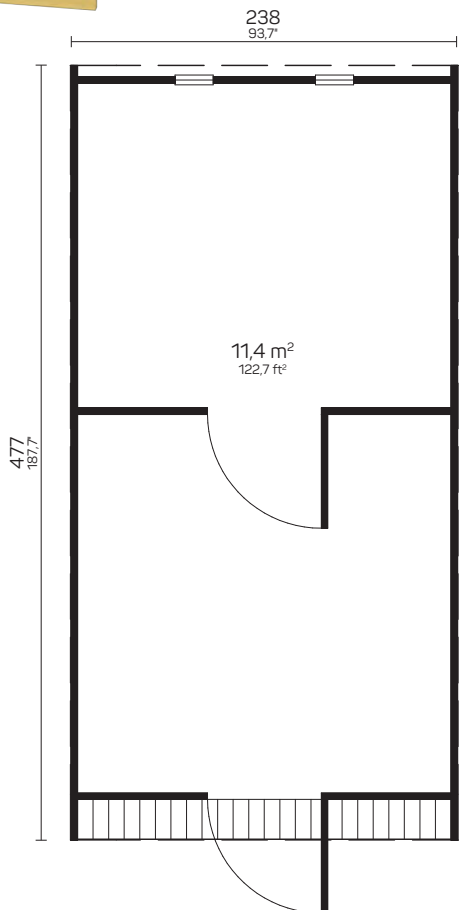

LARS

Art 111 3002

BUY PRE-ASSEMBLED OR IN PACKAGE

POSSIBILITY TO ORDER WITHOUT BENCHES AND USE AS A CAMPING HOUSE!

238x477 cm 93,7x187,7"	-	40 mm 1 5/8"	215 cm 84,6"	241 cm 94,8"	11,4 m² 122,7 ft²	27 m² 290,6 ft²	16,6 m³ 585,9 ft³	-
						SAUNA ROOM ≈6 PERSONS		
25 cm 9,8"	28 mm 1,1"	690x1835 mm 27,1x72,2"	690x1915 mm 27,1x75,37"	225x730 mm 8,8x28,7"