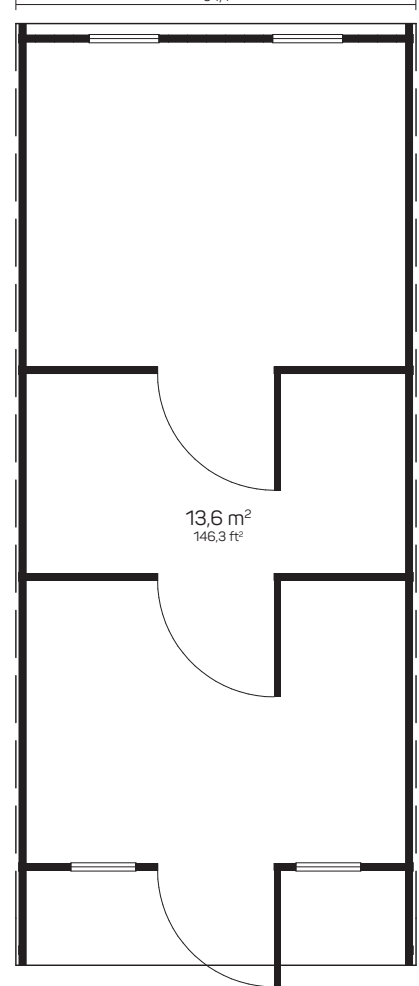

RUKA

Art 111 2008

BUY PRE-ASSEMBLED OR IN PACKAGE

240
94,4"

POSSIBILITY TO ORDER WITHOUT BENCHES AND USE AS A CAMPING HOUSE!

240x565 cm	-	40 mm	Ø 240 cm	248 cm	13,6 m²	22,3 m²	21,6 m³	-	-
94,4x222,4"	-	1 5/8"	Ø 94,4"	97,6"	146,3 ft²	240 ft²	762,4 ft³	-	-
							SAUNA ROOM		
57 cm	28 mm	690x1835 mm	690x1915 mm	410x915 mm	390x480 mm	≈4 PERSONS			
22,4"	1,1"	27,1x72,2"	27,1x75,3"	16,1x36"	15,3x18,9"