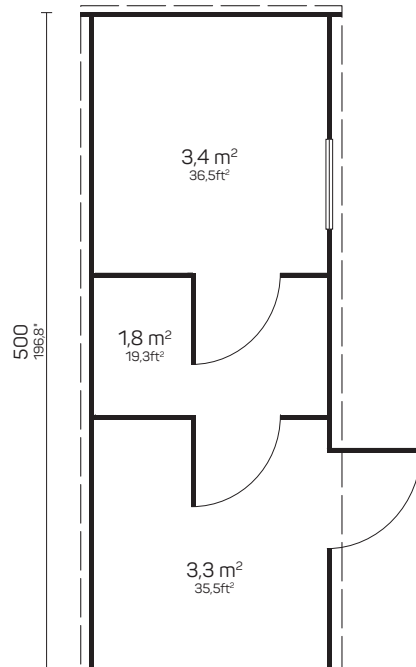

OVAL SAUNAS

LOVIISA

Art 111 1063

BUY PRE-ASSEMBLED OR IN PACKAGE

Saunas

POSSIBILITY TO ORDER WITHOUT BENCHES AND USE AS A CAMPING HOUSE!

500×235 cm	40 mm	219 cm	233 cm	10,3 m ²	15 m ²	16,4 m ³	3°
196,8×92,5"	1 5/8"	86,2"	91,7"	110,8 ft ²	161,4 ft ²	579,1 ft ³	3°
47 cm	28 mm	690×1835 mm	690×1955 mm	Ø 700 mm	SAUNA ROOM		
18,5"	1,1"	27,1×72,2"	27,1×76,9"	27,5"	≈3-4 PERSONS		