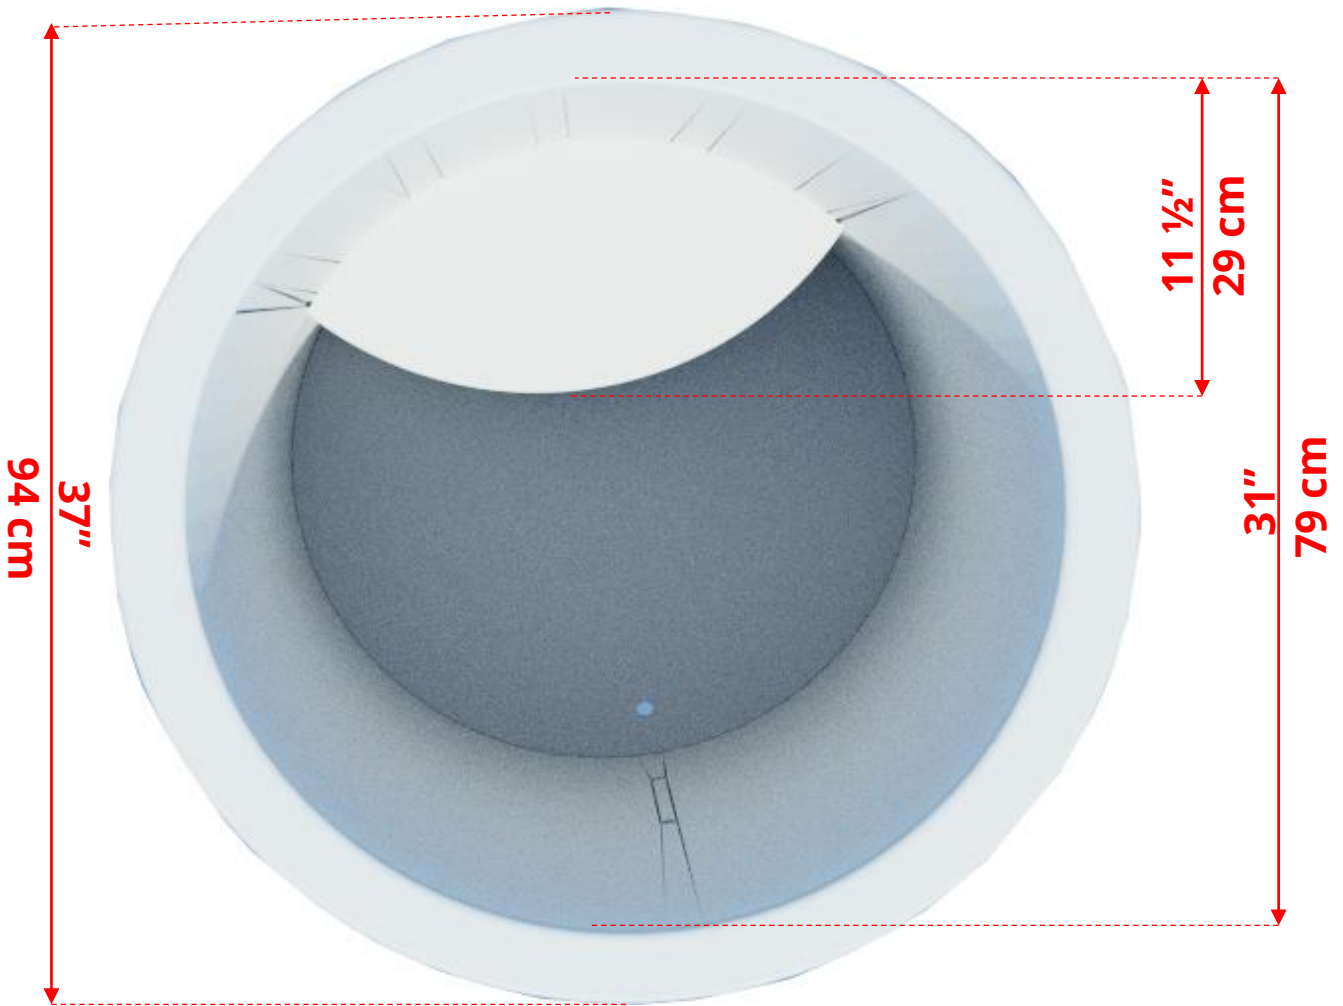

## The Baltic Plunge Tub

**Dry weight of Baltic Plunge Tub is 108lbs (49kgs)**

**The Baltic Plunge Tub will hold approximately 98 gallons (371 liters) of water when filled 2" (51mm) from the top of the tub.**

**This will add approximately 818 lbs (371kgs) in weight**

# CT33BP The Baltic Plunge Tub

**Top View**

**Seat Height 12"  
(30cm)**