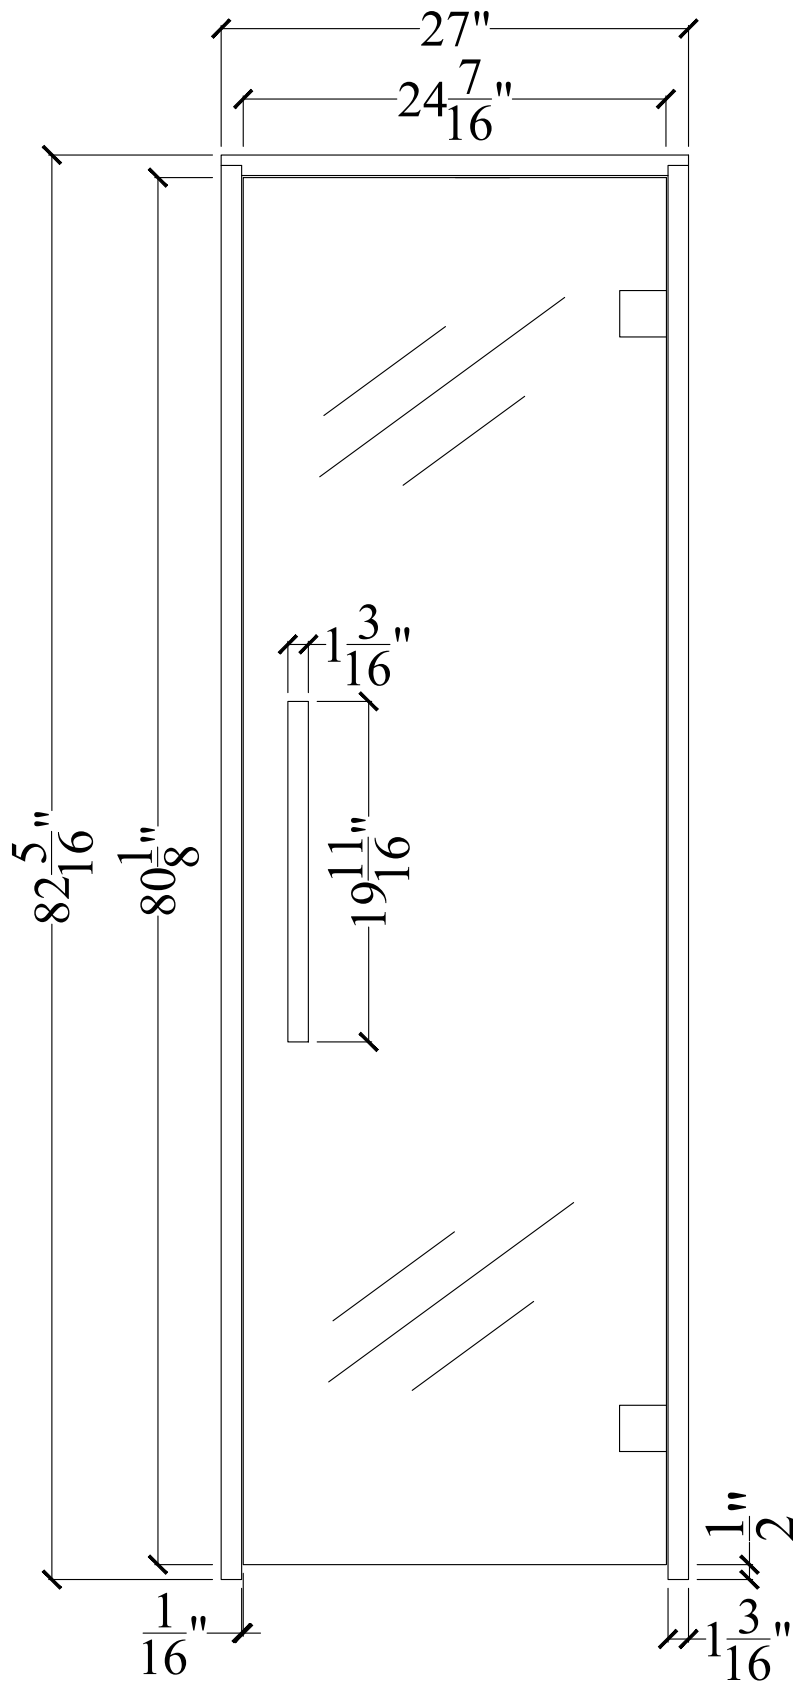

# PROSAUNAS

Perfection in Sauna

TYPE:  
PROSAUNAS 24x80 ALL GLASS  
SAUNA DOOR

DRAWING NUMBER:  
#476344

ROUGH IN DIMENSIONS:  
 $27\frac{1}{2}$ " x  $82\frac{1}{2}$ "

DATE:  
4/16/2024