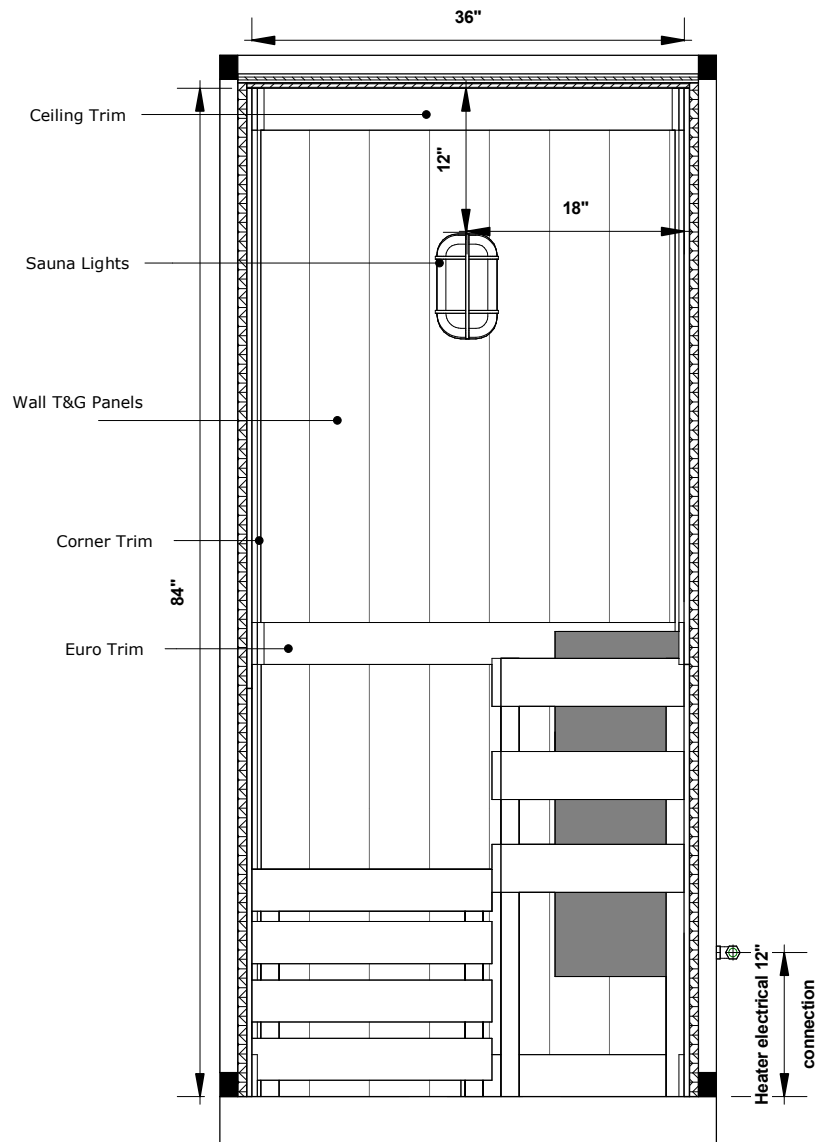

1 Top View  
1" = 1'-0"

**Cedar Sense Sauna**  
Top View  
Scandia

10/29/24

SCALE: 1" = 1'-0"

1

Ceiling Reflect Plan

1" = 1'-0"

**Cedar Sense Sauna**  
 Ceiling Reflected Plan  
 Scandia

10/29/24

SCALE: 1" = 1'-0"

1 Inside Elevation View A  
3/4" = 1'-0"

2 Inside Elevation View B  
3/4" = 1'-0"

**Cedar Sense Sauna**  
Inside Elevation Views  
Scandia

10/29/24

SCALE: 3/4" = 1'-0"

1 Inside Elevation View C  
3/4" = 1'-0"

2 Inside Elevation View D  
3/4" = 1'-0"

**Cedar Sense Sauna**  
Inside Elevation Views  
Scandia

10/29/24

SCALE: 3/4" = 1'-0"