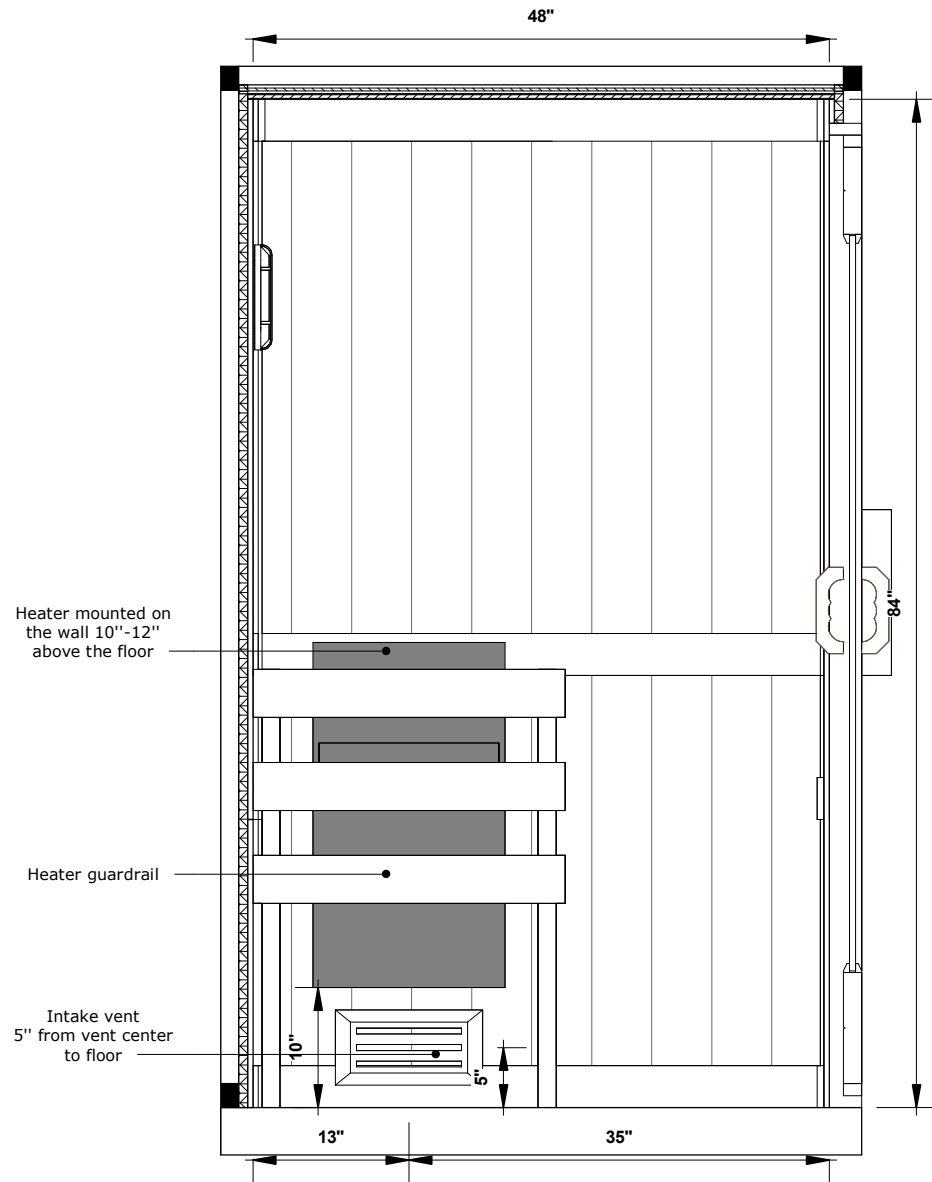

1 Top View  
1" = 1'-0"

**Cedar Sense Sauna**  
Top View  
Scandia

10/29/24

SCALE: 1" = 1'-0"

1

Ceiling Reflect Plan

1" = 1'-0"

**Cedar Sense Sauna**  
 Ceiling Reflected Plan  
 Scandia

10/29/24

SCALE: 1" = 1'-0"

1 Inside Elevation View A  
3/4" = 1'-0"

2 Inside Elevation View B  
3/4" = 1'-0"

**Cedar Sense Sauna**  
Inside Elevation Views  
Scandia

10/29/24

SCALE: 3/4" = 1'-0"

1 Inside Elevation View C  
3/4" = 1'-0"

2 Inside Elevation View D  
3/4" = 1'-0"

**Cedar Sense Sauna**  
Inside Elevation Views  
Scandia

10/29/24

SCALE: 3/4" = 1'-0"