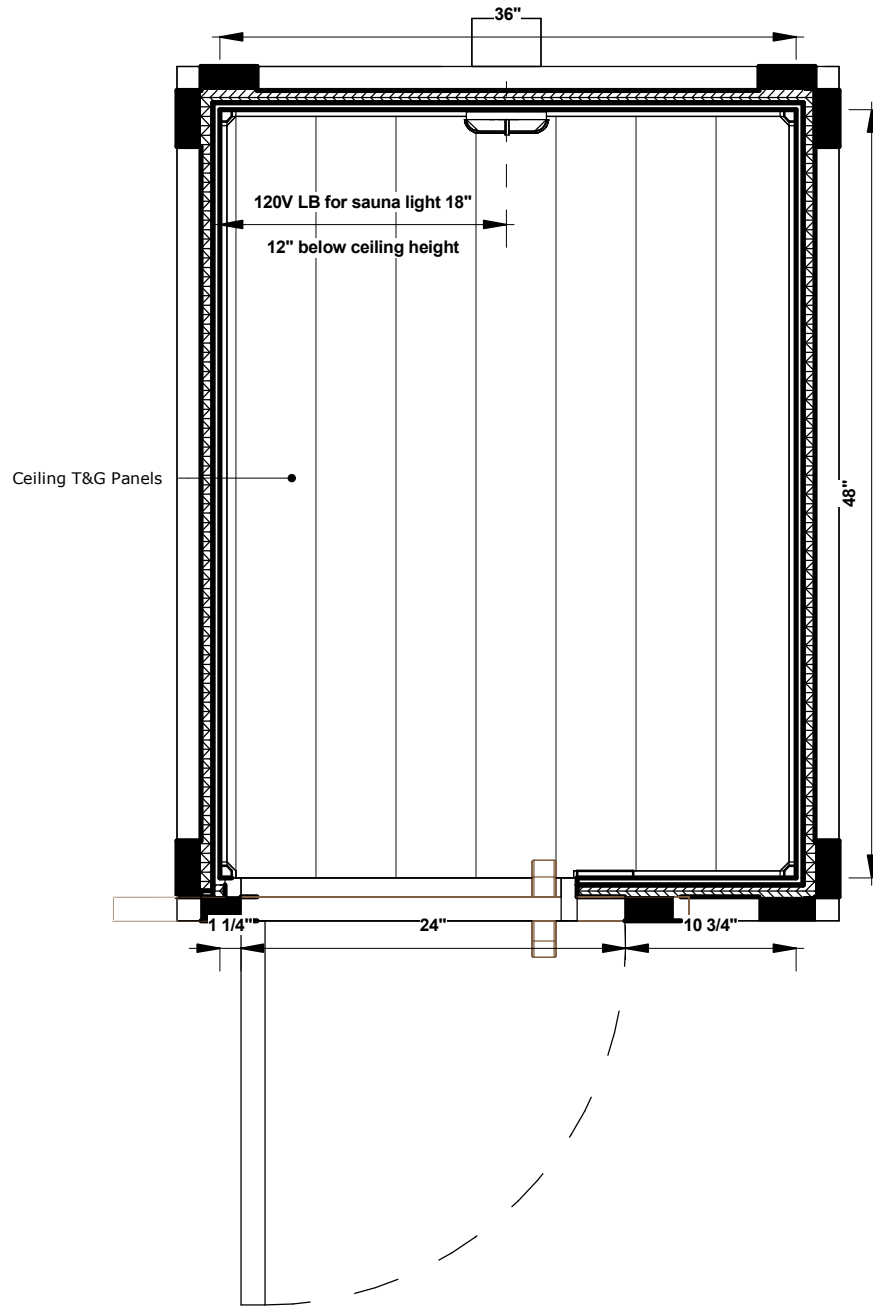

1 Top View  
1" = 1'-0"

**Cedar Sense Sauna**  
Top View  
Scandia

10/29/24

SCALE: 1" = 1'-0"

1

Ceiling Reflect Plan

1" = 1'-0"

**Cedar Sense Sauna**  
 Ceiling Reflected Plan  
 Scandia

10/29/24

SCALE: 1" = 1'-0"

1 Inside Elevation View A  
3/4" = 1'-0"

2 Inside Elevation View B  
3/4" = 1'-0"

**Cedar Sense Sauna**  
Inside Elevation Views  
Scandia

10/29/24

SCALE: 3/4" = 1'-0"

1 Inside Elevation View C  
3/4" = 1'-0"

2 Inside Elevation View D  
3/4" = 1'-0"

**Cedar Sense Sauna**  
Inside Elevation Views  
Scandia

10/29/24

SCALE: 3/4" = 1'-0"