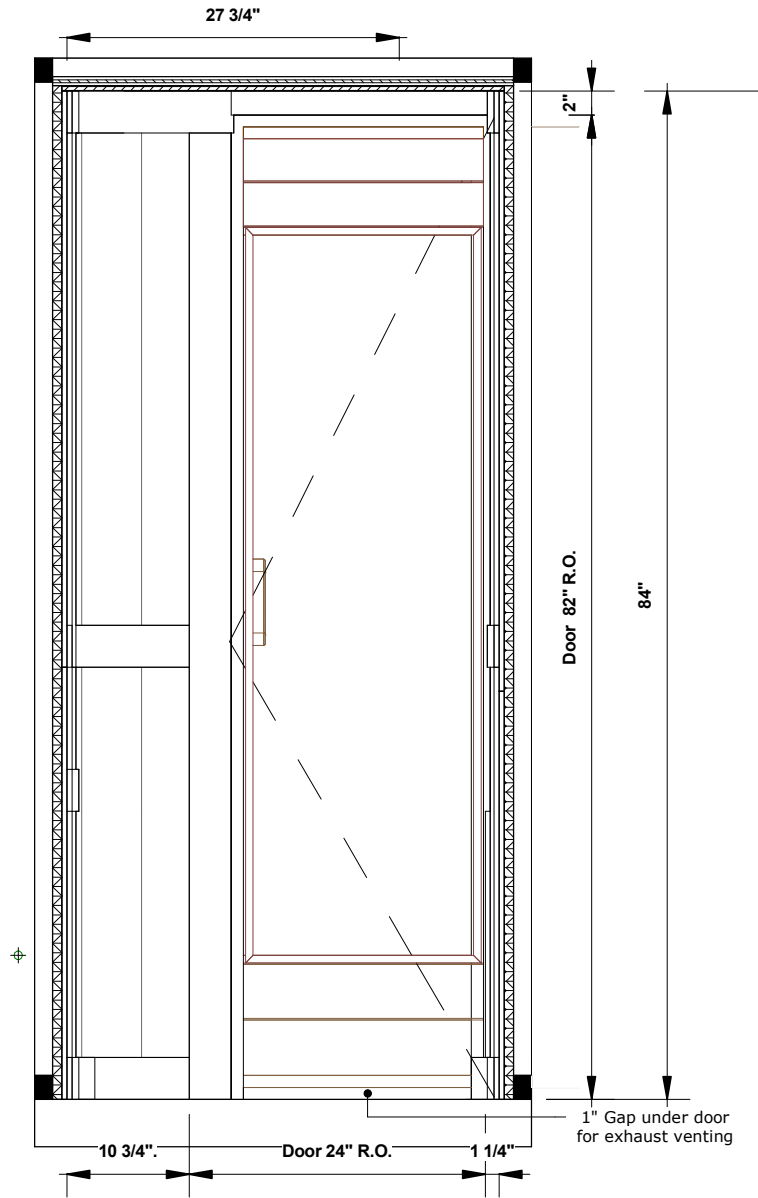

1 Top View  
1" = 1'-0"

**Cedar Sense Sauna**  
Top View  
Scandia

10/29/24

SCALE: 1" = 1'-0"

1

Ceiling Reflect Plan

1" = 1'-0"

**Cedar Sense Sauna**  
 Ceiling Reflected Plan  
 Scandia

10/29/24

SCALE: 1" = 1'-0"

1 Inside Elevation View A  
3/4" = 1'-0"

2 Inside Elevation View B  
3/4" = 1'-0"

**Cedar Sense Sauna**  
Inside Elevation Views  
Scandia

10/29/24

SCALE: 3/4" = 1'-0"

1 Inside Elevation View C  
3/4" = 1'-0"

2 Inside Elevation View D  
3/4" = 1'-0"

**Cedar Sense Sauna**  
Inside Elevation Views  
Scandia

10/29/24

SCALE: 3/4" = 1'-0"