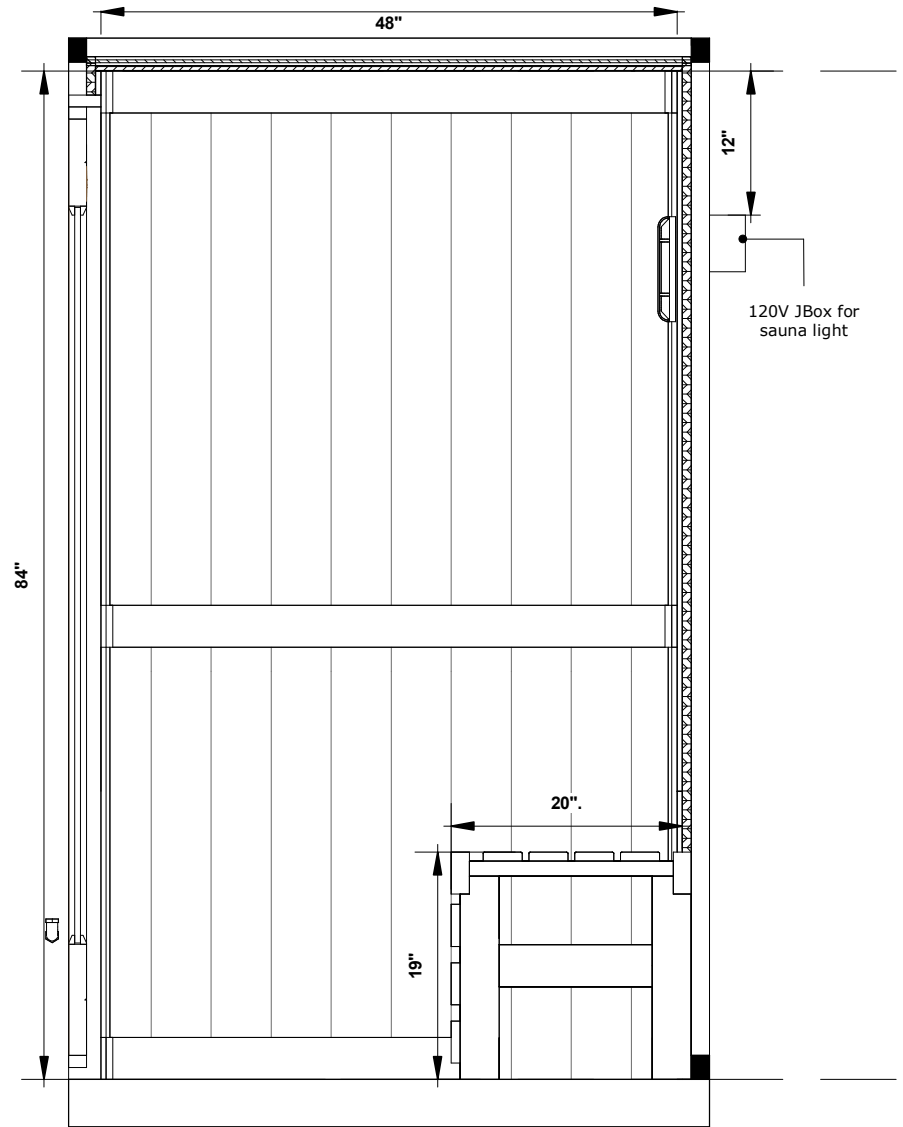

1 Top View  
1" = 1'-0"

**Cedar Sense Sauna**  
Top View  
Scandia

10/29/24

SCALE: 1" = 1'-0"

1

Ceiling Reflect Plan

1" = 1'-0"

**Cedar Sense Sauna**  
 Ceiling Reflected Plan  
 Scandia

10/29/24

SCALE: 1" = 1'-0"

1 Inside Elevation View A  
3/4" = 1'-0"

2 Inside Elevation View B  
3/4" = 1'-0"

**Cedar Sense Sauna**  
Inside Elevation Views  
Scandia

10/29/24

SCALE: 3/4" = 1'-0"

1 Inside Elevation View C  
3/4" = 1'-0"

2 Inside Elevation View D  
3/4" = 1'-0"

**Cedar Sense Sauna**  
Inside Elevation Views  
Scandia

10/29/24

SCALE: 3/4" = 1'-0"